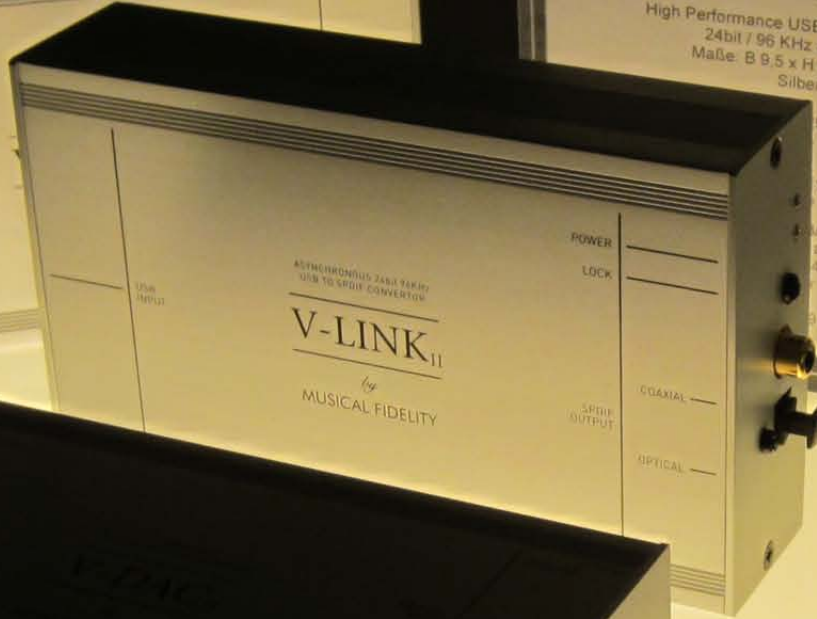

MUSICAL FIDELITY

V-DAC II

V-Series

High Performance D/A - Wandler
Maße: B 9,5 x H 4 x T 17 cm
Silber

UVP 249 €

V-LINK II

V-Series

High Performance USB/SPDIF - Wandler
24bit / 96 KHz asynchron
Maße: B 9,5 x H 4 x T 17 cm
Silber

99 €

92 K

SPDIF - Wandler
asynchron
4 x T 17 cm

99 €

ASYNCHRONOUS 24BIT 192KHz
USB TO SPDIF CONVERTER

V-LINK II

by
MUSICAL FIDELITY

POWER

LOCK

COAXIAL

SPDIF
OUTPUT

OPTICAL

USB
INPUT

USB
INPUT