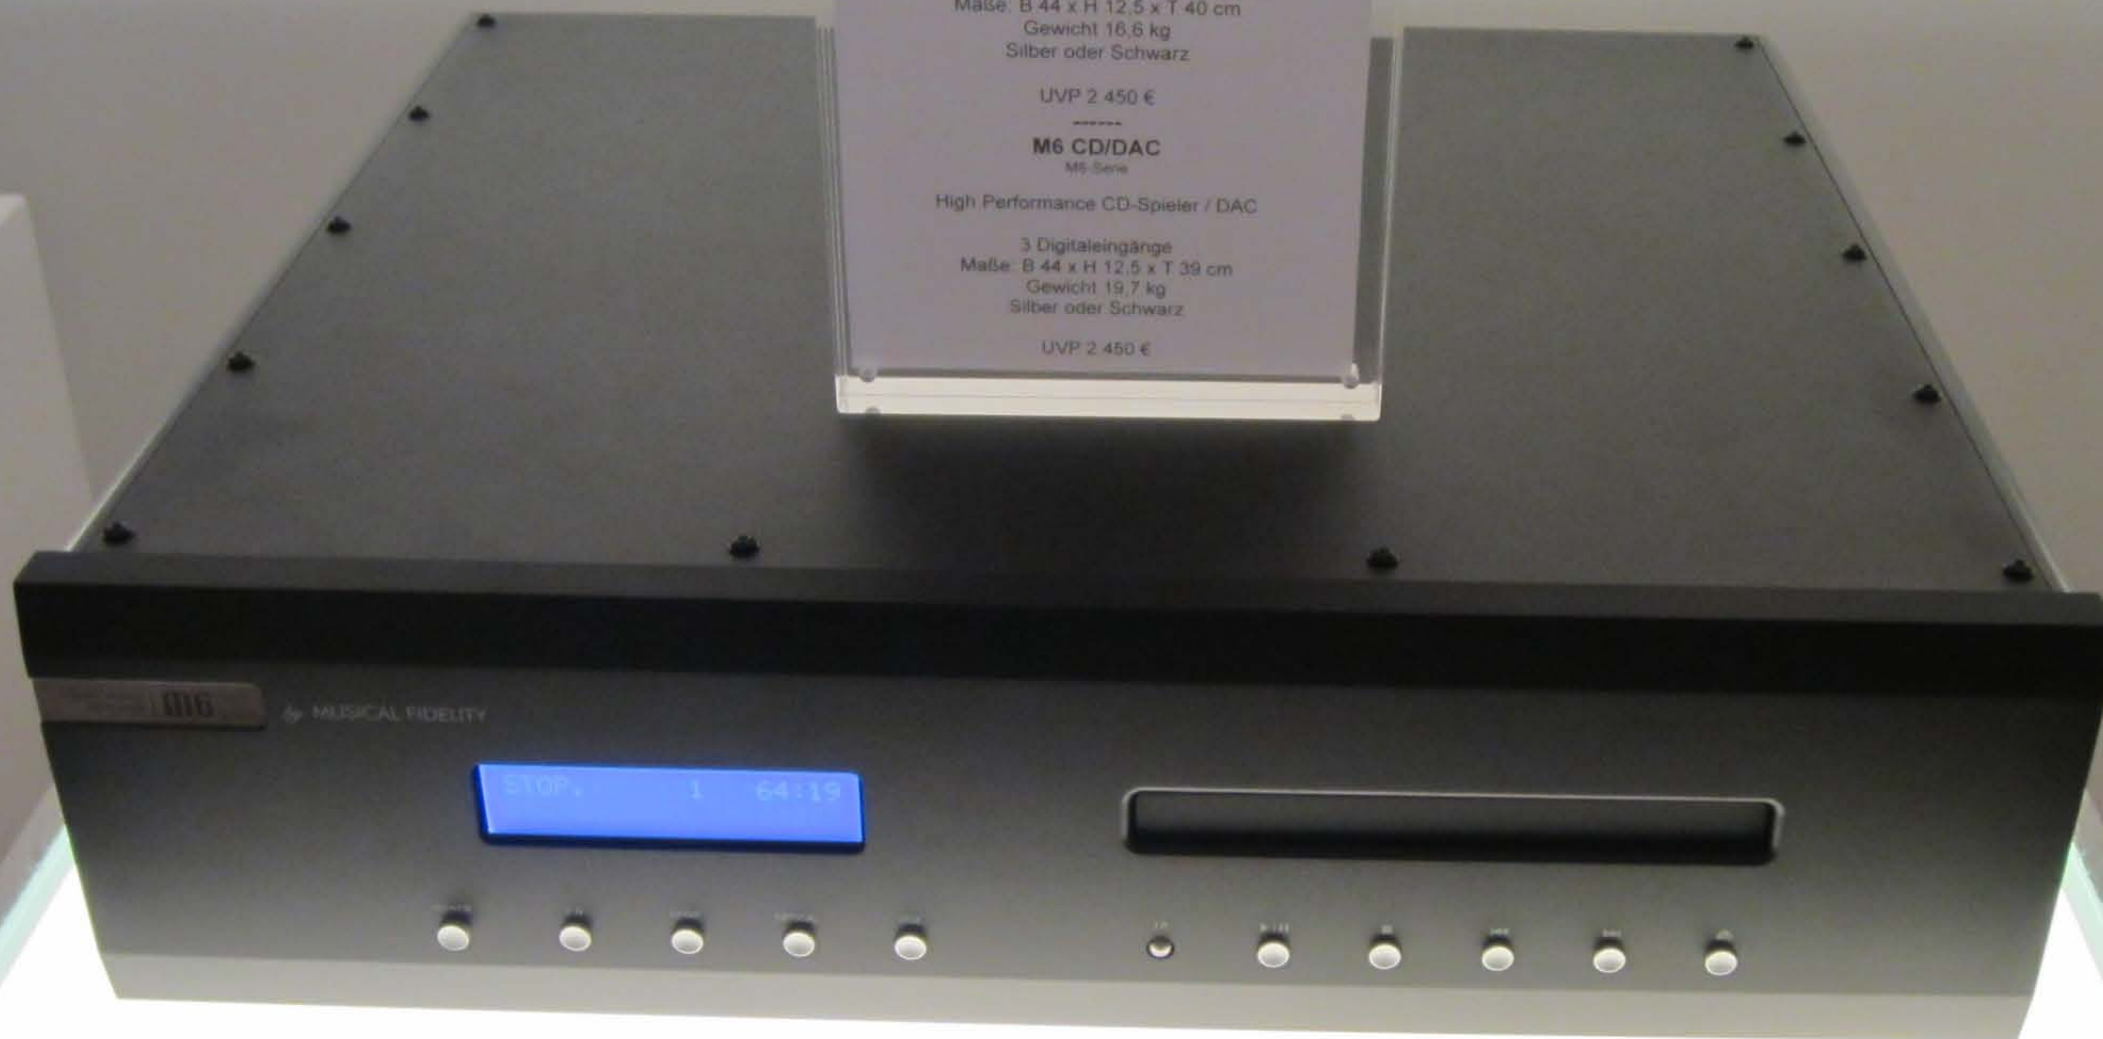

MUSICAL FIDELITY

M6i M6-Serie

High Performance Vollverstärker

Aufbau: 2 Mono-Endverstärker mit ClassA
Vorverstärker in einem Gehäuse
Maße: B 44 x H 12,5 x T 40 cm
Gewicht 16,6 kg
Silber oder Schwarz

UVP 2 450 €

M6 CD/DAC M6-Serie

High Performance CD-Spieler / DAC

3 Digitaleingänge
Maße: B 44 x H 12,5 x T 39 cm
Gewicht 19,7 kg
Silber oder Schwarz

UVP 2 450 €